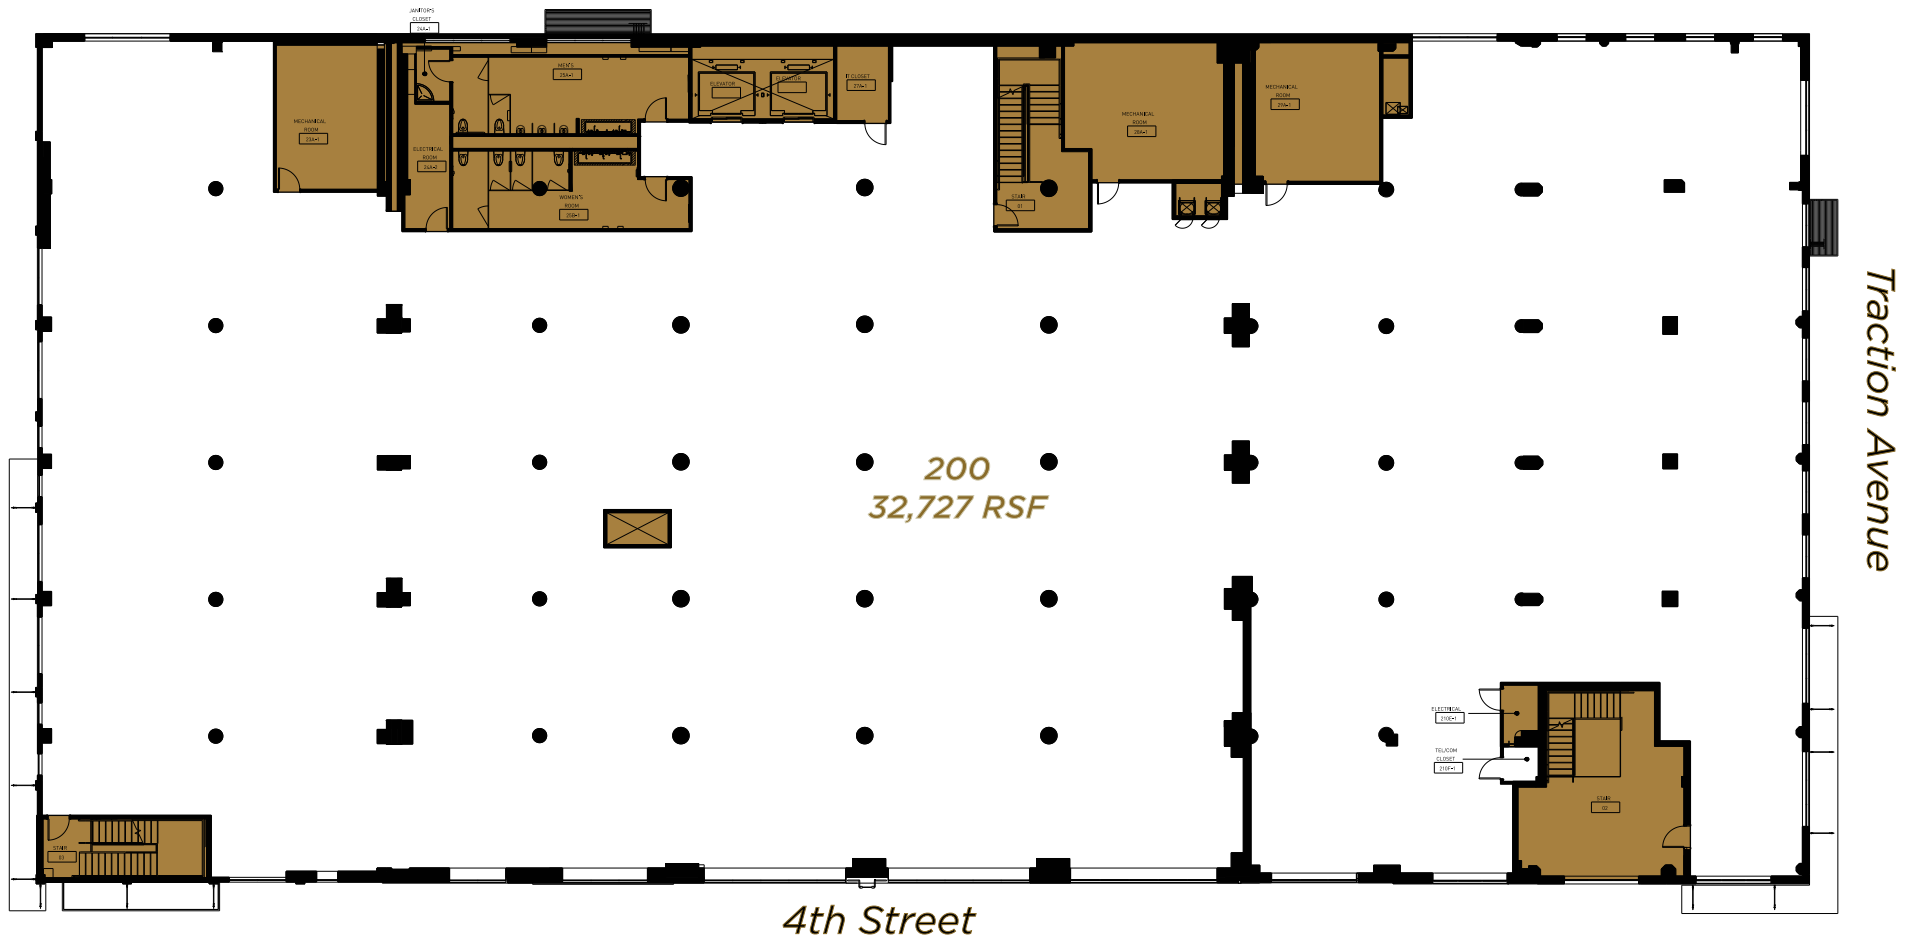

FOURTH

ESTD **AND** 1915

TRACTION

ARTS DISTRICT LA

Basement:

-Office: 21,394 RSF

-Gym: 2,039 SF

Traction Avenue

4th Street

 Office
 Gym

Ground Floor:
-Office: 22,694 RSF

Second Floor:

-Office: 32,727 RSF

Penthouse:

-Office: 10,741 RSF

-Deck: 11,550 RSF