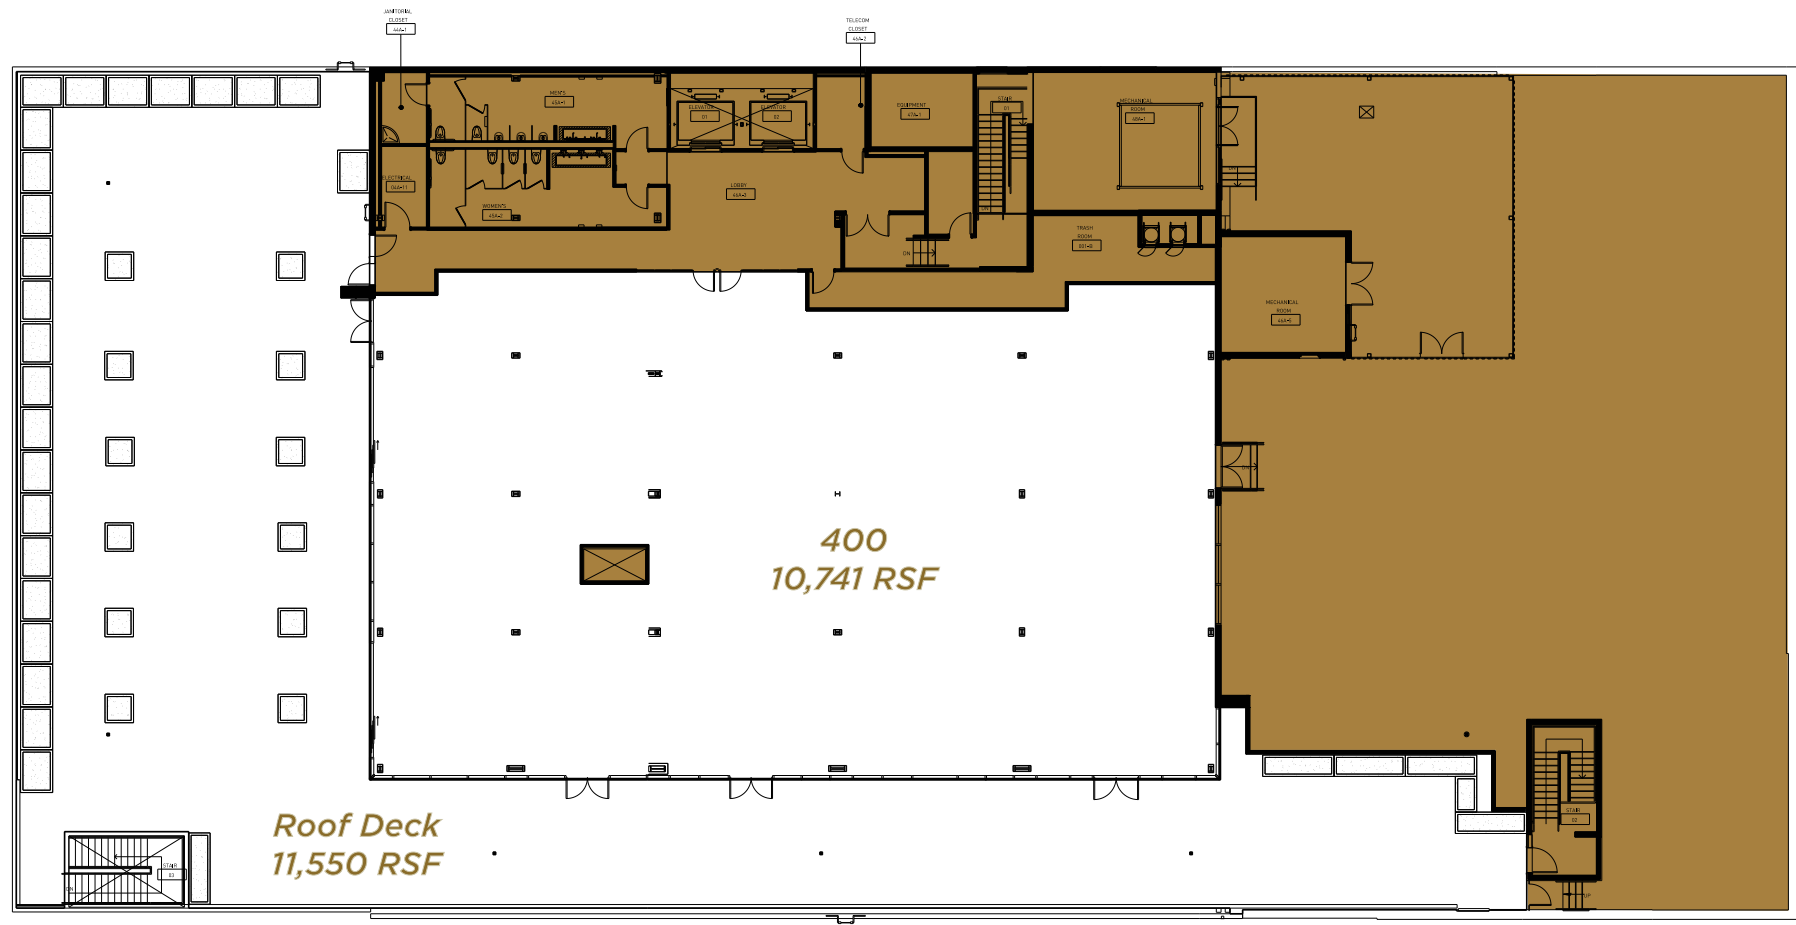

4th Street

 Office
 Gym

Ground Floor:
-Office: 22,694 RSF

Second Floor:

-Office: 32,727 RSF

Penthouse:

-Office: 10,741 RSF

-Deck: 11,550 RSF